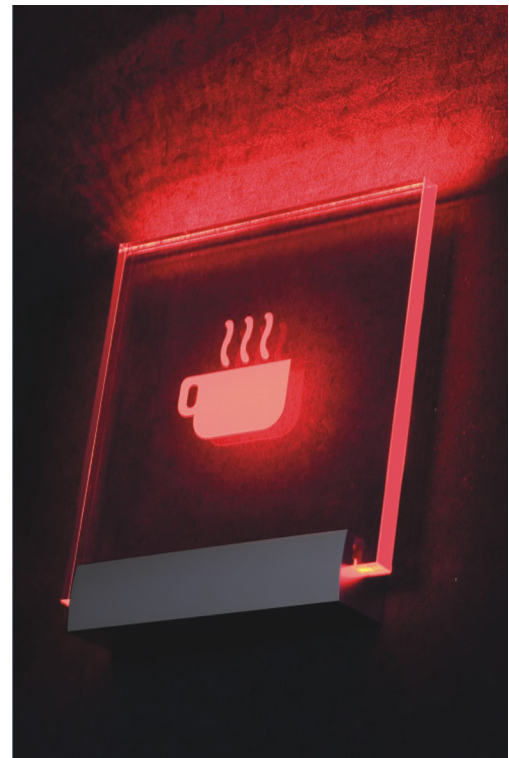

ALU CLAMPS W/LED LIGHT

- high quality furniture fittings

SISO DENMARK

Alu clamps w/LED light

F/ 8mm glass or acrylic plates
 White light incl. 2 mtr. LED cable
 Transformer with 150 cm cable w/euro-plug
 Size from 80 mm to 380 mm.
 Polished chrome or alu-look finish

Size:	Finish:	Led light:	Item No.:
80 mm	Chrome	White	#22.11.300
80 mm	Alu finish	White	#22.11.302
120 mm	Chrome	White	#22.11.303
120 mm	Alu finish	White	#22.11.305
180 mm	Chrome	White	#22.11.306
180 mm	Alu finish	White	#22.11.308
280 mm	Chrome	White	#22.11.309
280 mm	Alu finish	White	#22.11.311
380 mm	Chrome	White	#22.11.312
380 mm	Alu finish	White	#22.11.313