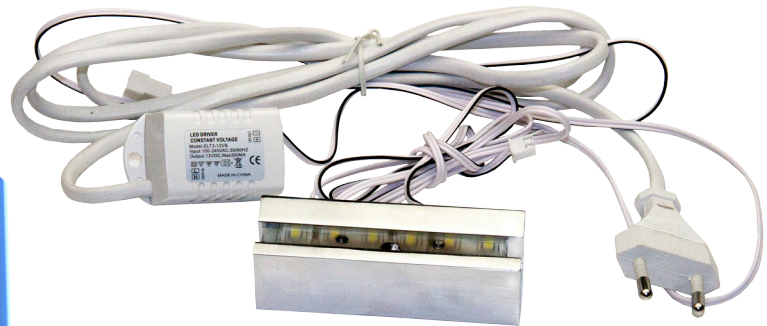

ALU CLAMPS W/LED LIGHT

- high quality furniture fittings

SISO DENMARK

Alu clamps w/LED light

F/ 8mm glass or acrylic plates
 White light incl. 2 mtr. LED cable
 Transformer with 150 cm cable w/euro-plug
 Size from 80 mm to 380 mm.
 Polished chrome or alu-look finish

Size:	Finish:	Led light:	Item No.:
80 mm	Chrome	White	#22.11.300
80 mm	Alu finish	White	#22.11.302
120 mm	Chrome	White	#22.11.303
120 mm	Alu finish	White	#22.11.305
180 mm	Chrome	White	#22.11.306
180 mm	Alu finish	White	#22.11.308
280 mm	Chrome	White	#22.11.309
280 mm	Alu finish	White	#22.11.311
380 mm	Chrome	White	#22.11.312
380 mm	Alu finish	White	#22.11.313