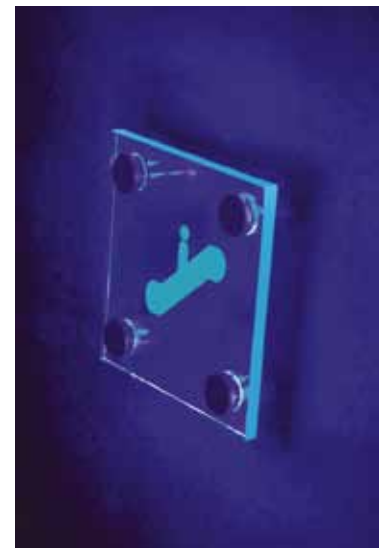

ALU SIGN BOARD SCREWS W/LED LIGHT

- high quality furniture fittings

Alu sign board screws w/LED light

F/ 2- 12 mm glass or acrylic plates
 White or blue light incl. 2 mtr. LED cable
 Transformer with 150 cm cable w/euro-plug
 Size \varnothing 25 x 25 mm.
 Polished chrome or alu-look finish
 In sets of 2 or 4 sign board screws

Quantity:	Finish:	Led light:	Item No.:
Set of 2 pieces	Chrome	Blue	#22.11.316
Set of 2 pieces	Chrome	White	#22.11.318
Set of 2 pieces	Alu	Blue	#22.11.321
Set of 2 pieces	Alu	White	#22.11.323
Set of 4 pieces	Chrome	Blue	#22.11.331
Set of 4 pieces	Chrome	White	#22.11.333
Set of 4 pieces	Alu	Blue	#22.11.336
Set of 4 pieces	Alu	White	#22.11.338