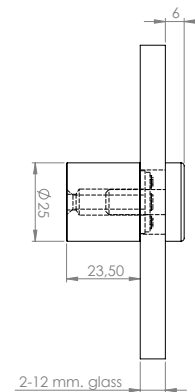

ALU SIGN BOARD SCREWS W/LED LIGHT

- high quality furniture fittings

Alu sign board screws w/LED light

F/ 2- 12 mm glass or acrylic plates
 White or blue light incl. 2 mtr. LED cable
 Transformer with 150 cm cable w/euro-plug
 Size \varnothing 25 x 25 mm.
 Polished chrome or alu-look finish
 In sets of 2 or 4 sign board screws

Quantity:	Finish:	Led light:	Item No.:
Set of 2 pieces	Chrome	Blue	#22.11.316
Set of 2 pieces	Chrome	White	#22.11.318
Set of 2 pieces	Alu	Blue	#22.11.321
Set of 2 pieces	Alu	White	#22.11.323
Set of 4 pieces	Chrome	Blue	#22.11.331
Set of 4 pieces	Chrome	White	#22.11.333
Set of 4 pieces	Alu	Blue	#22.11.336
Set of 4 pieces	Alu	White	#22.11.338