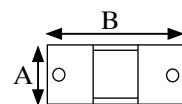

Color of wheel

mm

mm

mm

static
kg

mm

mm

							A B
# 08.06.040	Grey	25	28	13	25	32	19/42
# 08.06.042	Grey	32	39	16	25	46	20/58
# 08.06.044	Grey	40	43	16	25	46	20/58