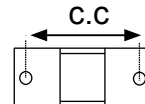

Color of wheel

mm

mm

mm

static
kg

mm

mm

							A B
# 08.06.040	Grey	25	28	13	25	32	19/42
# 08.06.042	Grey	32	39	16	25	46	20/58
# 08.06.044	Grey	40	43	16	25	46	20/58