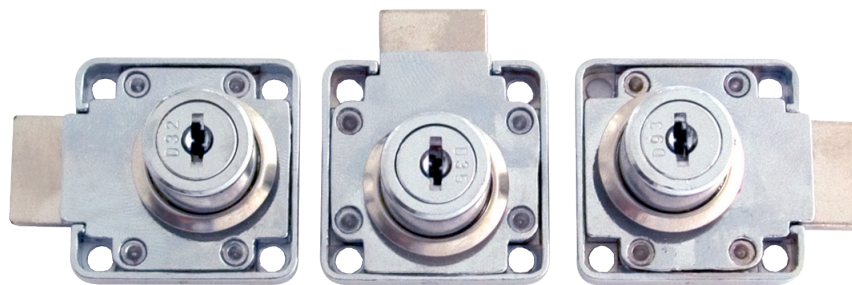

RIGHT HAND

DRAWER

LEFT HAND