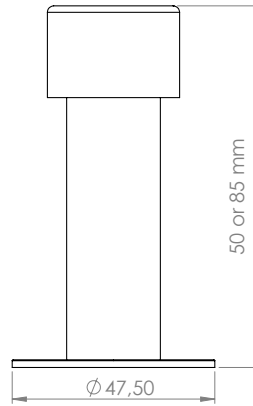

## DOOR STOPPER "STICK"

With black rubber head.

Material: Hollow SS201 tube  
Finish: Brushed

Item:  
Size:  $\varnothing$  22 x 50 mm # 22.04.080  
Size:  $\varnothing$  22 x 85 mm # 22.04.085

Incl.: Screw & plug

## DOOR STOPPER "MUSHROOM"

With black rubber ring.

Material: SS201  
Finish: Brushed  
Size:  $\varnothing$  24,5 x 27 mm

Item: # 22.04.105

Incl.: Screw & plug

## DOOR STOPPER "CAKE"

W/black rubber rings & bottom pad.

Material: SS201  
Finish: Brushed  
Size:  $\varnothing$  59 x 38 mm  
Weight: 700 grams  
  
Item: # 22.04.095

## DOOR STOPPER "HALF-MOON"

W/black rubber pad.

Material: SS201  
Finish: Brushed  
Size:  $\varnothing$  44 x 24 mm  
  
Item: # 22.04.100

Incl.: Guide pin, screw & plug