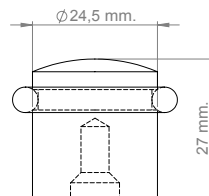

## DOOR STOPPER "STICK"

With black rubber head.

Material: Hollow SS201 tube  
Finish: Brushed

Item:  
Size:  $\varnothing$  22 x 50 mm # 22.04.080  
Size:  $\varnothing$  22 x 85 mm # 22.04.085

Incl.: Screw & plug

## DOOR STOPPER "MUSHROOM"

With black rubber ring.

Material: SS201  
Finish: Brushed  
Size:  $\varnothing$  24,5 x 27 mm

Item: # 22.04.105

Incl.: Screw & plug

## DOOR STOPPER "CAKE"

W/black rubber rings & bottom pad.

Material: SS201  
Finish: Brushed  
Size:  $\varnothing$  59 x 38 mm  
Weight: 700 grams  
  
Item: # 22.04.095

## DOOR STOPPER "HALF-MOON"

W/black rubber pad.

Material: SS201  
Finish: Brushed  
Size:  $\varnothing$  44 x 24 mm  
  
Item: # 22.04.100

Incl.: Guide pin, screw & plug