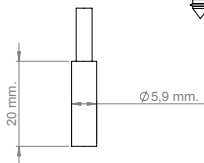

## DOOR STOPPER "STICK"

With black rubber head.

Material: Hollow SS201 tube  
Finish: Brushed

Item:  
Size:  $\varnothing$  22 x 50 mm # 22.04.080  
Size:  $\varnothing$  22 x 85 mm # 22.04.085

Incl.: Screw & plug

## DOOR STOPPER "MUSHROOM"

With black rubber ring.

Material: SS201  
Finish: Brushed  
Size:  $\varnothing$  24,5 x 27 mm

Item: # 22.04.105

Incl.: Screw & plug

## DOOR STOPPER "CAKE"

W/black rubber rings & bottom pad.

Material: SS201  
Finish: Brushed  
Size:  $\varnothing$  59 x 38 mm  
Weight: 700 grams  
  
Item: # 22.04.095

## DOOR STOPPER "HALF-MOON"

W/black rubber pad.

Material: SS201  
Finish: Brushed  
Size:  $\varnothing$  44 x 24 mm  
  
Item: # 22.04.100

Incl.: Guide pin, screw & plug