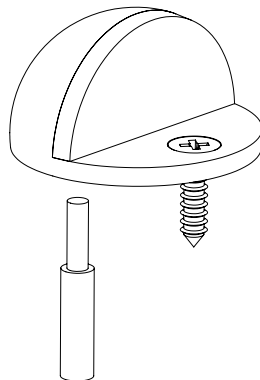

## DOOR STOPPER "STICK"

With black rubber head.

Material: Hollow SS201 tube  
Finish: Brushed

Item:  
Size:  $\varnothing$  22 x 50 mm # 22.04.080  
Size:  $\varnothing$  22 x 85 mm # 22.04.085

Incl.: Screw & plug

## DOOR STOPPER "MUSHROOM"

With black rubber ring.

Material: SS201  
Finish: Brushed  
Size:  $\varnothing$  24,5 x 27 mm

Item: # 22.04.105

Incl.: Screw & plug

## DOOR STOPPER "CAKE"

W/black rubber rings & bottom pad.

Material: SS201  
Finish: Brushed  
Size:  $\varnothing$  59 x 38 mm  
Weight: 700 grams  
  
Item: # 22.04.095

## DOOR STOPPER "HALF-MOON"

W/black rubber pad.

Material: SS201  
Finish: Brushed  
Size:  $\varnothing$  44 x 24 mm  
  
Item: # 22.04.100

Incl.: Guide pin, screw & plug