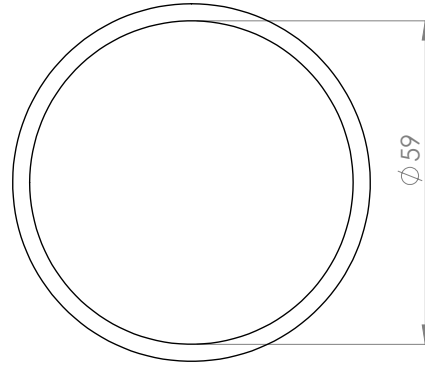

## DOOR STOPPER "STICK"

With black rubber head.

Material: Hollow SS201 tube  
Finish: Brushed

Item:  
Size:  $\varnothing$  22 x 50 mm # 22.04.080  
Size:  $\varnothing$  22 x 85 mm # 22.04.085

Incl.: Screw & plug

## DOOR STOPPER "MUSHROOM"

With black rubber ring.

Material: SS201  
Finish: Brushed  
Size:  $\varnothing$  24,5 x 27 mm

Item: # 22.04.105

Incl.: Screw & plug

## DOOR STOPPER "CAKE"

W/black rubber rings & bottom pad.

Material: SS201  
Finish: Brushed  
Size:  $\varnothing$  59 x 38 mm  
Weight: 700 grams  
  
Item: # 22.04.095

## DOOR STOPPER "HALF-MOON"

W/black rubber pad.

Material: SS201  
Finish: Brushed  
Size:  $\varnothing$  44 x 24 mm  
  
Item: # 22.04.100

Incl.: Guide pin, screw & plug