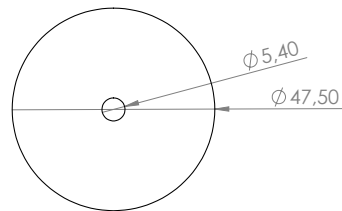

## DOOR STOPPER "STICK"

With black rubber head.

Material: Hollow SS201 tube  
Finish: Brushed

Item:  
Size:  $\varnothing$  22 x 50 mm # 22.04.080  
Size:  $\varnothing$  22 x 85 mm # 22.04.085

Incl.: Screw & plug

## DOOR STOPPER "CAKE"

W/black rubber rings & bottom pad.

Material: SS201  
Finish: Brushed  
Size:  $\varnothing$  59 x 38 mm  
Weight: 700 grams  
  
Item: # 22.04.095