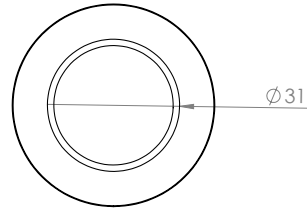

## DOOR STOPPER "STICK"

With black rubber head.

Material: Hollow SS201 tube  
Finish: Brushed

Item:  
Size:  $\varnothing$  22 x 50 mm # 22.04.080  
Size:  $\varnothing$  22 x 85 mm # 22.04.085

Incl.: Screw & plug

## DOOR STOPPER "MUSHROOM"

With black rubber ring.

Material: SS201  
Finish: Brushed  
Size:  $\varnothing$  24,5 x 27 mm

Item: # 22.04.105

Incl.: Screw & plug

## DOOR STOPPER "CAKE"

W/black rubber rings & bottom pad.

Material: SS201  
Finish: Brushed  
Size:  $\varnothing$  59 x 38 mm  
Weight: 700 grams  
  
Item: # 22.04.095

## DOOR STOPPER "HALF-MOON"

W/black rubber pad.

Material: SS201  
Finish: Brushed  
Size:  $\varnothing$  44 x 24 mm  
  
Item: # 22.04.100

Incl.: Guide pin, screw & plug