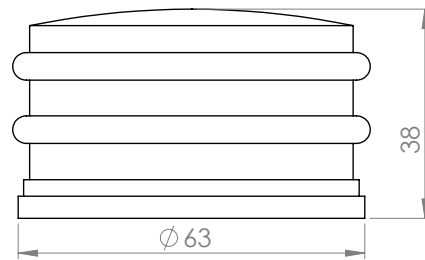

## DOOR STOPPER "STICK"

With black rubber head.

Material: Hollow SS201 tube  
Finish: Brushed

Item:  
Size:  $\varnothing$  22 x 50 mm # 22.04.080  
Size:  $\varnothing$  22 x 85 mm # 22.04.085

Incl.: Screw & plug

## DOOR STOPPER "MUSHROOM"

With black rubber ring.

Material: SS201  
Finish: Brushed  
Size:  $\varnothing$  24,5 x 27 mm

Item: # 22.04.105

Incl.: Screw & plug

## DOOR STOPPER "CAKE"

W/black rubber rings & bottom pad.

Material: SS201  
Finish: Brushed  
Size:  $\varnothing$  59 x 38 mm  
Weight: 700 grams  
  
Item: # 22.04.095