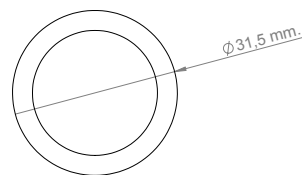

## DOOR STOPPER "STICK"

With black rubber head.

Material: Hollow SS201 tube  
Finish: Brushed

Item:  
Size:  $\varnothing$  22 x 50 mm # 22.04.080  
Size:  $\varnothing$  22 x 85 mm # 22.04.085

Incl.: Screw & plug

## DOOR STOPPER "MUSHROOM"

With black rubber ring.

Material: SS201  
Finish: Brushed  
Size:  $\varnothing$  24,5 x 27 mm

Item: # 22.04.105

Incl.: Screw & plug

## DOOR STOPPER "CAKE"

W/black rubber rings & bottom pad.

Material: SS201  
Finish: Brushed  
Size:  $\varnothing$  59 x 38 mm  
Weight: 700 grams  
  
Item: # 22.04.095

## DOOR STOPPER "HALF-MOON"

W/black rubber pad.

Material: SS201  
Finish: Brushed  
Size:  $\varnothing$  44 x 24 mm  
  
Item: # 22.04.100

Incl.: Guide pin, screw & plug