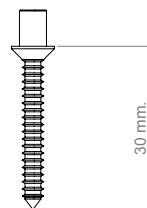

## DOOR STOPPER "STICK"

With black rubber head.

Material: Hollow SS201 tube  
Finish: Brushed

Item:  
Size:  $\varnothing$  22 x 50 mm # 22.04.080  
Size:  $\varnothing$  22 x 85 mm # 22.04.085

Incl.: Screw & plug

## DOOR STOPPER "MUSHROOM"

With black rubber ring.

Material: SS201  
Finish: Brushed  
Size:  $\varnothing$  24,5 x 27 mm

Item: # 22.04.105

Incl.: Screw & plug

## DOOR STOPPER "CAKE"

W/black rubber rings & bottom pad.

Material: SS201  
Finish: Brushed  
Size:  $\varnothing$  59 x 38 mm  
Weight: 700 grams  
  
Item: # 22.04.095

## DOOR STOPPER "HALF-MOON"

W/black rubber pad.

Material: SS201  
Finish: Brushed  
Size:  $\varnothing$  44 x 24 mm  
  
Item: # 22.04.100

Incl.: Guide pin, screw & plug