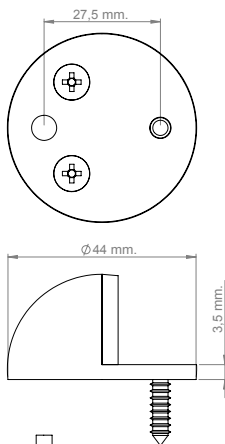

## DOOR STOPPER "STICK"

With black rubber head.

Material: Hollow SS201 tube  
Finish: Brushed

Item:  
Size:  $\varnothing$  22 x 50 mm # 22.04.080  
Size:  $\varnothing$  22 x 85 mm # 22.04.085

Incl.: Screw & plug

## DOOR STOPPER "MUSHROOM"

With black rubber ring.

Material: SS201  
Finish: Brushed  
Size:  $\varnothing$  24,5 x 27 mm

Item: # 22.04.105

Incl.: Screw & plug

## DOOR STOPPER "CAKE"

W/black rubber rings & bottom pad.

Material: SS201  
Finish: Brushed  
Size:  $\varnothing$  59 x 38 mm  
Weight: 700 grams  
  
Item: # 22.04.095

## DOOR STOPPER "HALF-MOON"

W/black rubber pad.

Material: SS201  
Finish: Brushed  
Size:  $\varnothing$  44 x 24 mm  
  
Item: # 22.04.100

Incl.: Guide pin, screw & plug