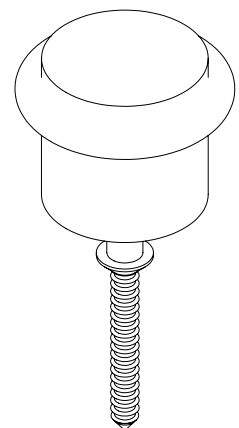

## DOOR STOPPER "STICK"

With black rubber head.

Material: Hollow SS201 tube  
Finish: Brushed

Item:  
Size:  $\varnothing$  22 x 50 mm # 22.04.080  
Size:  $\varnothing$  22 x 85 mm # 22.04.085

Incl.: Screw & plug

## DOOR STOPPER "MUSHROOM"

With black rubber ring.

Material: SS201  
Finish: Brushed  
Size:  $\varnothing$  24,5 x 27 mm

Item: # 22.04.105

Incl.: Screw & plug

## DOOR STOPPER "CAKE"

W/black rubber rings & bottom pad.

Material: SS201  
Finish: Brushed  
Size:  $\varnothing$  59 x 38 mm  
Weight: 700 grams  
  
Item: # 22.04.095

## DOOR STOPPER "HALF-MOON"

W/black rubber pad.

Material: SS201  
Finish: Brushed  
Size:  $\varnothing$  44 x 24 mm  
  
Item: # 22.04.100

Incl.: Guide pin, screw & plug