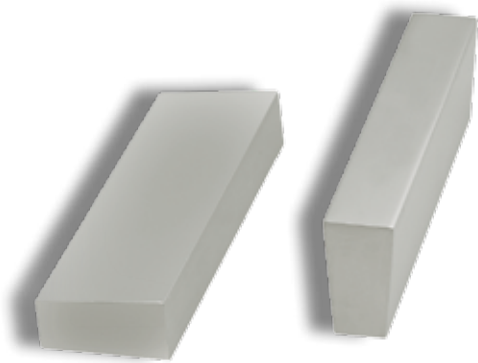

Other colours on request
 Minimum 3 export cartons

4509

RAIL HANDLE # 4509

Material: Aluminium

Dimensions: Overall size: 185 mm
 Size c/c: 160 mm
 Height: 19 mm

Finish:	Aluminium anodized	#17.02.030
---------	--------------------	------------

Screws: No screws

Packing: 200 pcs

Other colours on request
 Minimum 3 export cartons

4510

RAIL HANDLE # 4510

Material: Zamak

Dimensions: Overall size: 52 mm
 Size c/c: **32 mm**
 Height: 18 mm

Finish:	Aluminium anodized	#17.02.040
---------	--------------------	------------