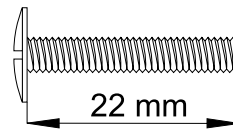

SCREWS FOR HANDLES & KNOBS

SIZE	FINISH	ITEM No.
M4 X 22 mm	BZP	17.84.111
M4 X 25 mm	BZP	17.84.112
M4 X 27 mm	BZP	17.84.113
M4 X 38 mm	BZP	17.84.115
M4 X 40 mm	BZP	17.84.116
M4 to 45 mm	BZP	17.84.110

Machine screws