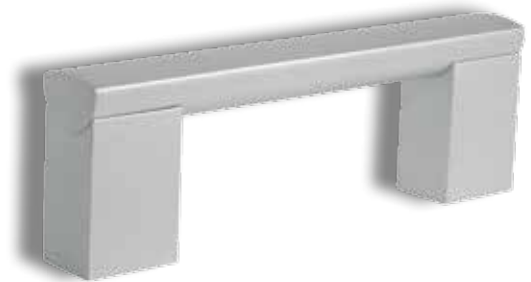

4505

D-HANDLE # 4505

Material: Aluminium

Dimensions: Overall size: 108 mm 140 mm 172 mm
Size c/c: 96 mm 128 mm 160 mm
Height: 36 mm 36 mm 36 mm

Finish:	Aluminium	Anodized	#17.01.925	#17.01.930	#17.01.935

Screws: No screws

Packing: 240 pcs 240 pcs 160 pcs

Other colours on request
Minimum 3 export cartons

5682

D-HANDLE # 5682

Material: Steel

Dimensions: Overall size: 106 mm 138 mm 170 mm 202 mm 234 mm 298 mm
Size c/c: 96 mm 128 mm 160 mm 192 mm 224 mm 288 mm
Height: 36 mm 36 mm 36 mm 36 mm 36 mm 36 mm
Ø Bar: 10 mm 10 mm 10 mm 10 mm 10mm 10 mm

Finish:	Stainless steel	Look	#17.01.800	#17.01.805	#17.01.810	#17.01.815	#17.01.820	#17.01.825

Screws: No screws

Packing: 200 pcs 150 pcs 150 pcs 120 pcs 100 pcs 100 pcs

D-HANDLE # 5682 EXTRA LONG SIZE

Material: Steel

Dimensions: Overall size: 330 mm 554 mm 746 mm 842 mm
Size c/c: 320 mm 544 mm 736 mm 832 mm
Height: 36 mm 36 mm 36 mm 36 mm
Ø Bar: 10 mm 10 mm 10 mm 10 mm

Finish:	Stainless steel	Look	#17.01.830	#17.01.835	#17.01.840	#17.01.845

Screws: No screws

Packing: 80 pcs 50 pcs 50 pcs 50 pcs

Other colours on request
Minimum 3 export cartons