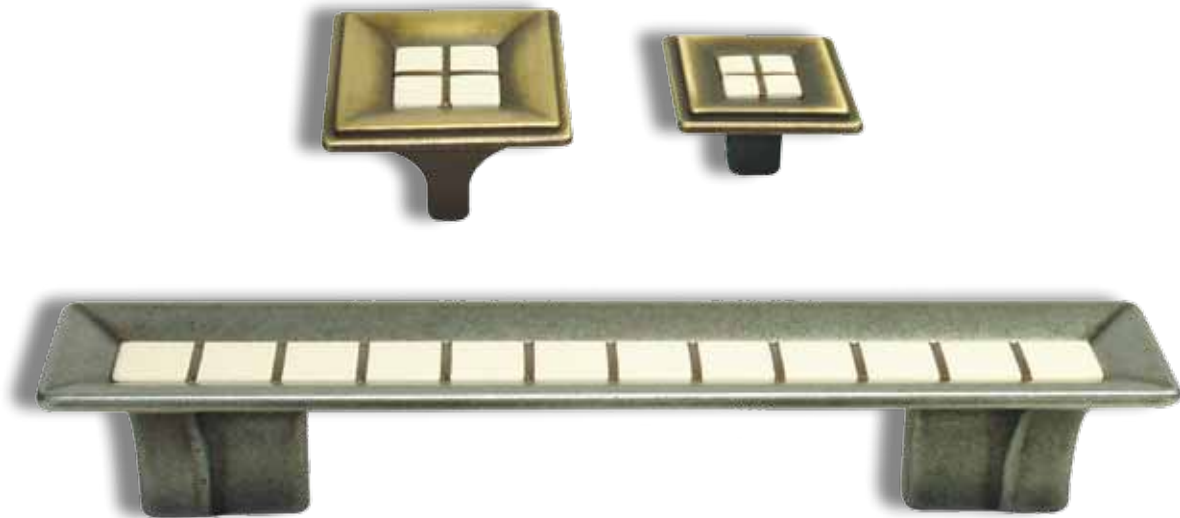

Screws: M4 x 25 mm, Bronze Pl.
 Packing: 300 pcs

30.368

ANTIQUE PULL # 30.368

Material: Zamak

Dimensions: Overall size: 93 mm
Size c/c: **64 mm**
Height: 62 mm

Finish:	Bronze plated	Antique	#17.23.011
---------	---------------	---------	------------

Screws: No screws

Packing: 300 pcs

Other colours on request
Minimum 3 export cartons

6320

FLUSH HANDLE # 6320

Material: Zamak

Dimensions: Overall size: 50 x 75 mm
Size c/c: **64 mm**
Height: 8 mm

Finish:	Bronze plated	Antique	#17.86.755
---------	---------------	---------	------------

Screws: No screws

Packing: 150 pcs

Other colours on request
Minimum 3 export cartons

VESUVIO

BAR HANDLE # VESUVIO

Overall size: 30 x 160 mm
 Size c/c: **128 mm**
 Height: 26 mm

Material:	Finish:		Item No.:
Zamak	Iron	Antique	#17.04.670
Zamak	Bronze	Mat	#17.04.671