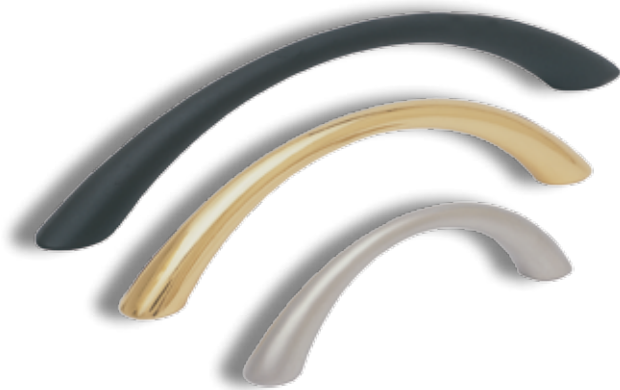

2015

BOW HANDLE # 2015

Material: Zamak

Dimensions: Overall size: 155 mm
 Size c/c: **128 mm**
 Height: 28 mm

Finish:	Nickel plated	Mat	#17.23.400
---------	---------------	-----	------------

Screws: No screws

Packing: 480 pcs

Other colours on request
 Minimum 3 export cartons

2028

BOW HANDLE # 2028

Material: Zamak

Dimensions: Overall size: 133 mm 168 mm
 Size c/c: **96 mm** **128 mm**
 Height: 27 mm 30 mm

Finish:	Nickel plated	Mat	#17.23.415	#17.23.416
	Chrome plated	Mat	#17.23.418	

Screws: No screws

Packing: 240 pcs 160 pcs

Other colours on request
 Minimum 3 export cartons

2033

BOW HANDLE # 2033

Material: Zamak

Dimensions: Overall size: 72 mm 113 mm 148 mm 275 mm
 Size c/c: 64 mm 96 mm 128 mm 224 mm
 Height: 23 mm 27 mm 28 mm 35 mm