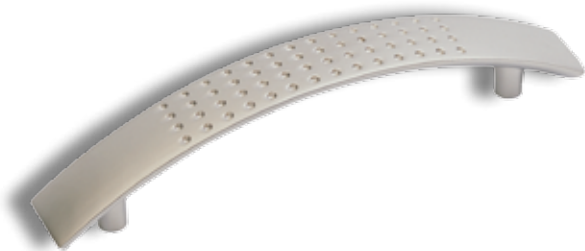

2352

BOW HANDLE # 2352

Material: Zamak

Dimensions: Overall size: 127 mm 160 mm
Size c/c: **96 mm** **128 mm**
Height: 35 mm 37 mm

Finish:	Chrome plated	Bright	#17.23.881	
	Nickel plated	Mat	#17.23.884	#17.23.885

Screws: No screws

Packing: 280 pcs 160 pcs

Other colours on request
Minimum 3 export cartons