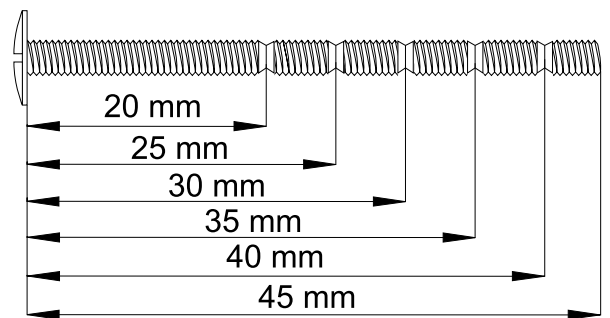

Multi-size screw