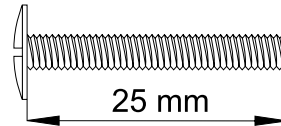

SCREWS FOR HANDLES & KNOBS

SIZE	FINISH	ITEM No.
M4 X 22 mm	BZP	17.84.111
M4 X 25 mm	BZP	17.84.112
M4 X 27 mm	BZP	17.84.113
M4 X 38 mm	BZP	17.84.115
M4 X 40 mm	BZP	17.84.116
M4 to 45 mm	BZP	17.84.110

Machine screws